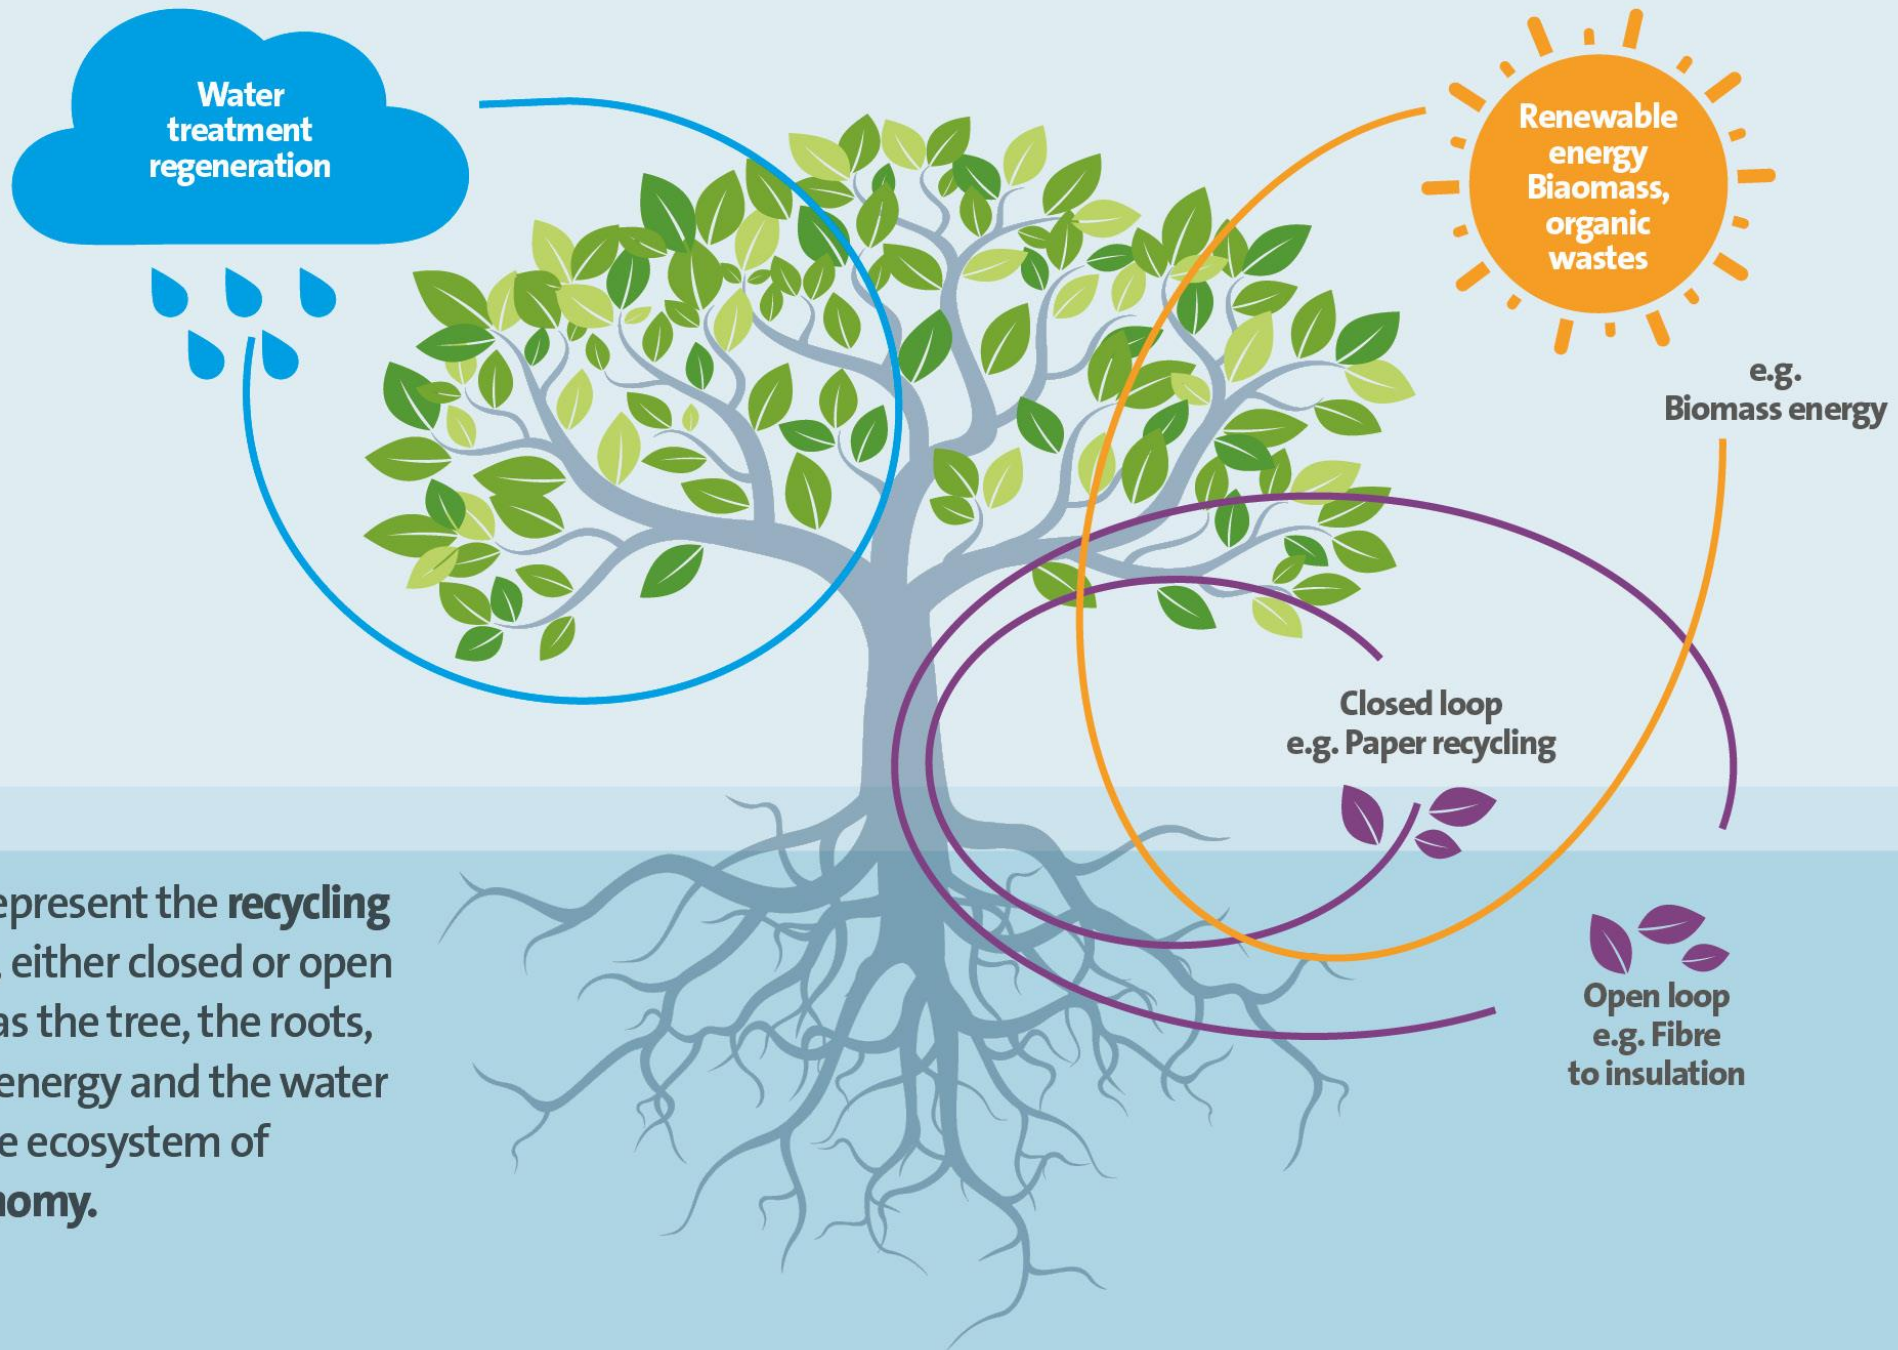

500,000 tpa mixed recycling input

10,000 tonnes
Value = £10 million

Natural HDPE

Natural PET

Coloured HDPE

Coloured PET

PP

The leaves represent the **recycling** of materials, either closed or open loop, whereas the tree, the roots, the soil, the energy and the water are the entire ecosystem of **Circular Economy**.